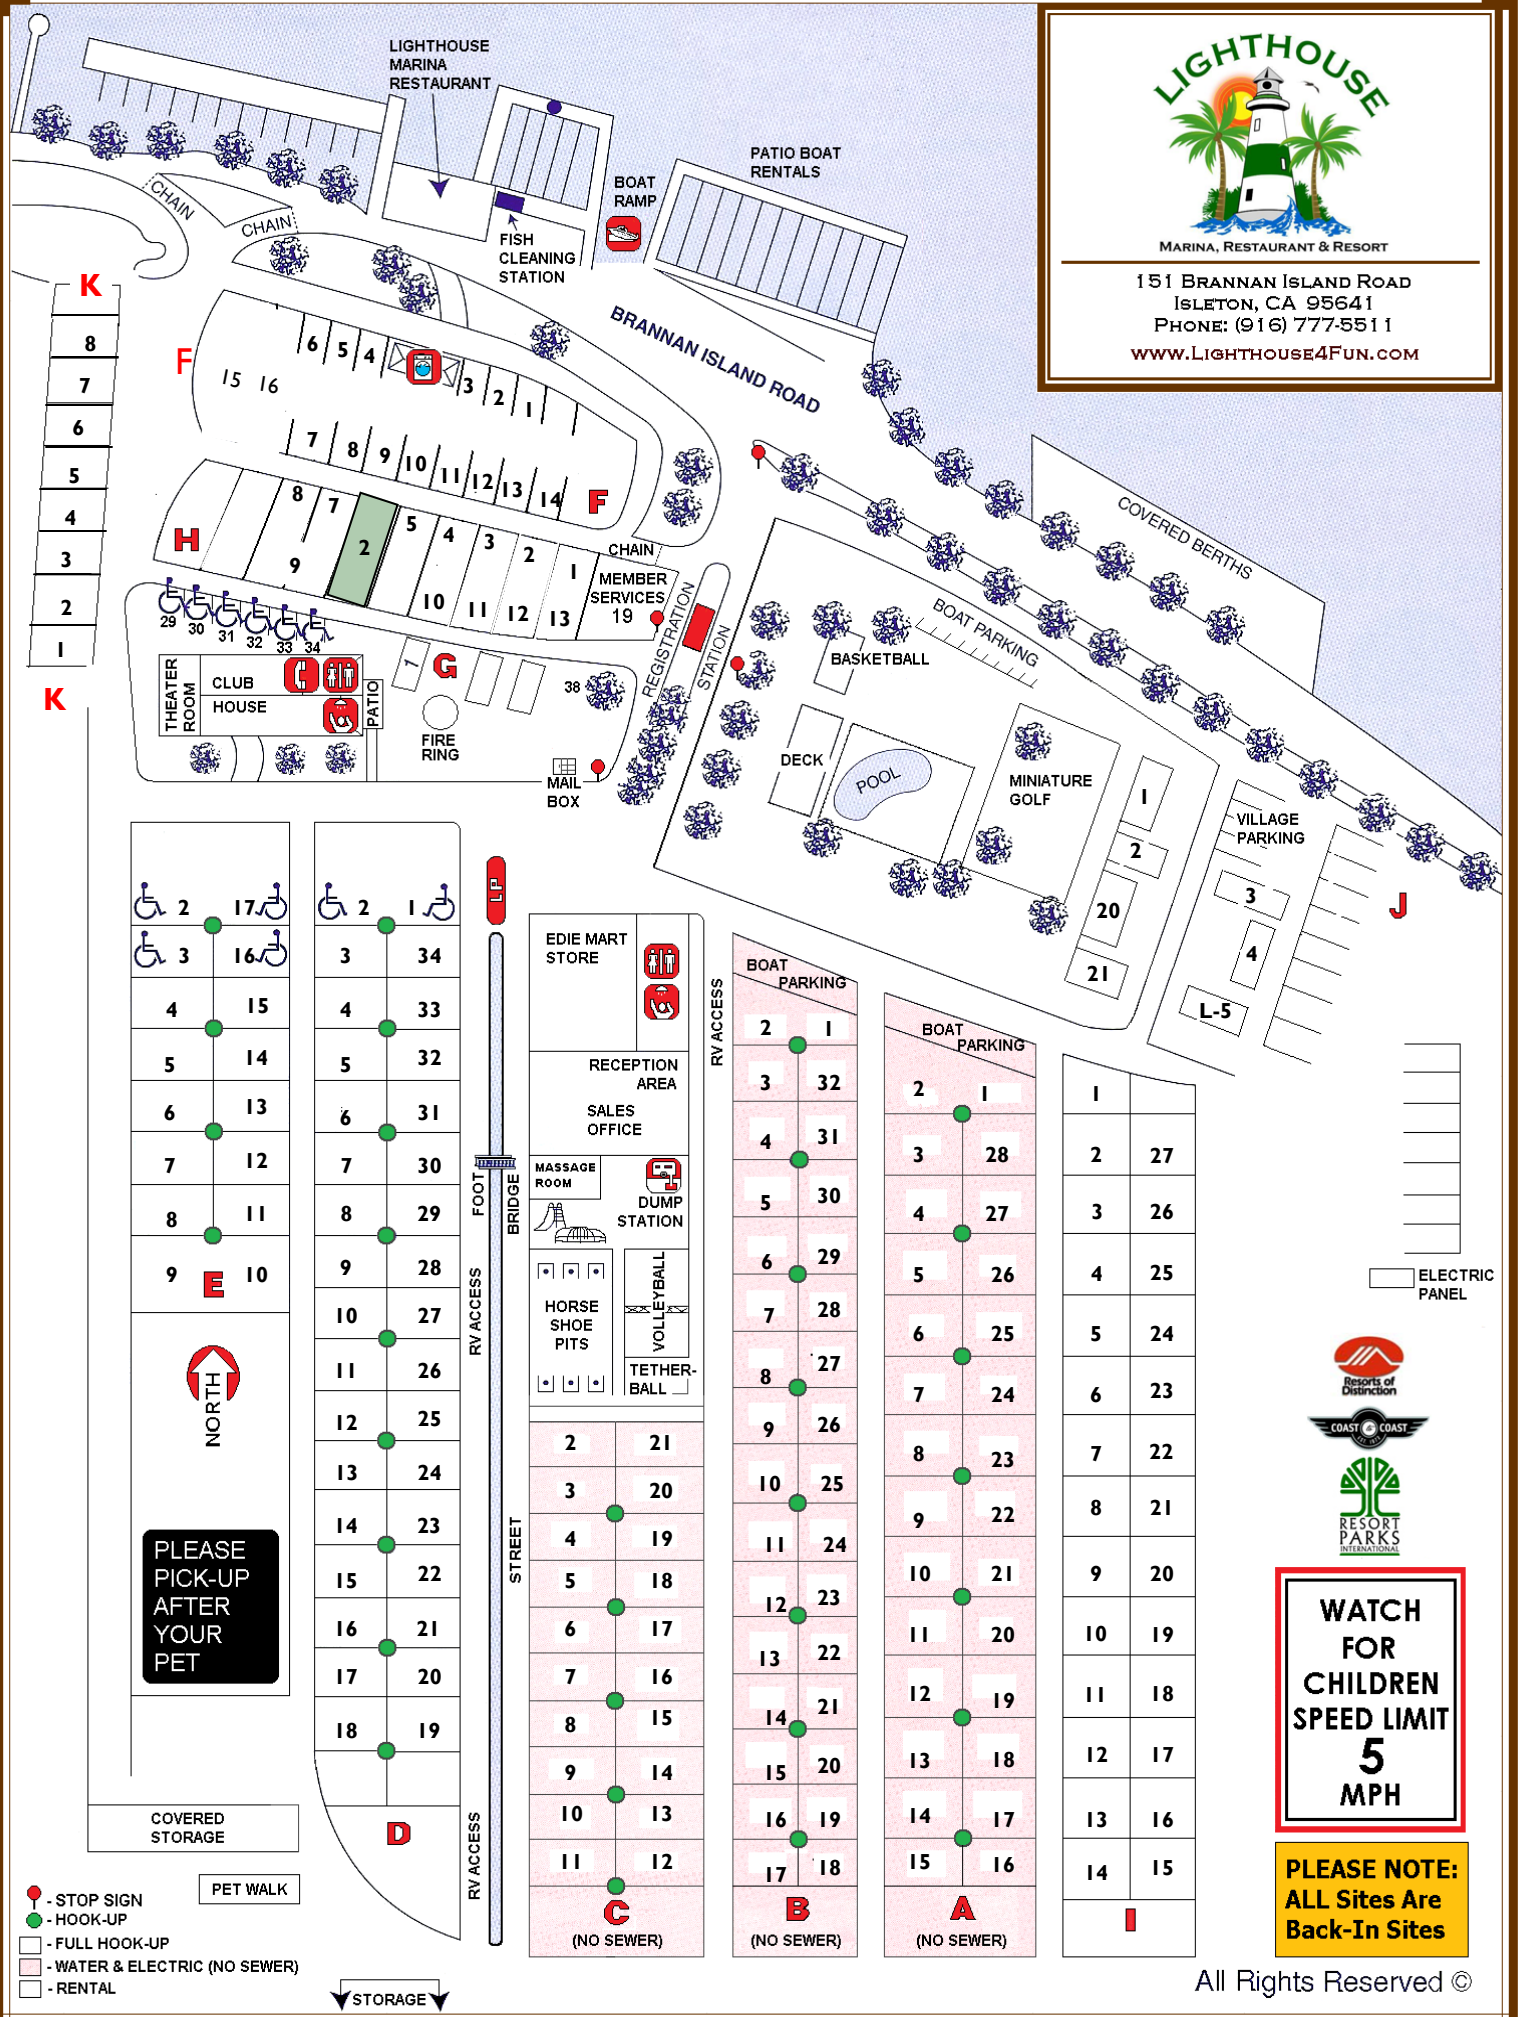

MARINA, RESTAURANT & RESORT

151 BRANNAN ISLAND ROAD
ISLETON, CA 95641
PHONE: (916) 777-5511
WWW.LIGHTHOUSE4FUN.COM

2	17
3	16
4	15
5	14
6	13
7	12
8	11
9	10

NORTH

PLEASE PICK-UP AFTER YOUR PET

COVERED STORAGE

2	1
3	34
4	33
5	32
6	31
7	30
8	29
9	28
10	27
11	26
12	25
13	24
14	23
15	22
16	21
17	20
18	19

2	21
3	20
4	19
5	18
6	17
7	16
8	15
9	14
10	13
11	12

C
(NO SEWER)

2	1
3	32
4	31
5	30
6	29
7	28
8	27
9	26
10	25
11	24
12	23
13	22
14	21
15	20
16	19
17	18

B
(NO SEWER)

2	1
3	28
4	27
5	26
6	25
7	24
8	23
9	22
10	21
11	20
12	19
13	18
14	17
15	16

A
(NO SEWER)

1	27
2	26
3	25
4	24
5	23
6	22
7	21
8	20
9	19
10	18
11	17
12	16
13	15
14	14

I

- - STOP SIGN
- - HOOK-UP
- FULL HOOK-UP
- WATER & ELECTRIC (NO SEWER)
- RENTAL

WATCH FOR CHILDREN SPEED LIMIT 5 MPH

PLEASE NOTE: ALL Sites Are Back-In Sites